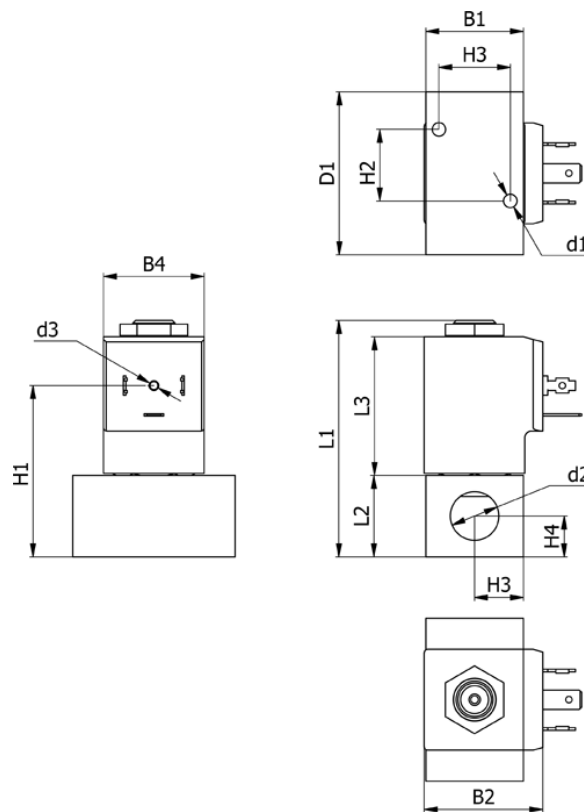

Data Sheet

Article number: 588U2D180BB0638

Description: Solenoid valve type U2D180.BB0.638 2/2 NC
230 VAC 50HZ orifice 8,0 housing in Brass Inlet port G3/8"

Measures

B1 = 30	H1 = 52.5	Orifice = 8
B2 = 36	H2 = 22	Valve function = 2/2 NC
B4 = 31	H3 = 22	Voltage = 230 VAC 50HZ
d1 = M5x10	H4 = 11	
D1 = 55	H5 = 15	
d2 = G3/8"	L1 = 72.6	
d3 = M3x4	L2 = 25	
Flow = 16	L3 = 42.5	